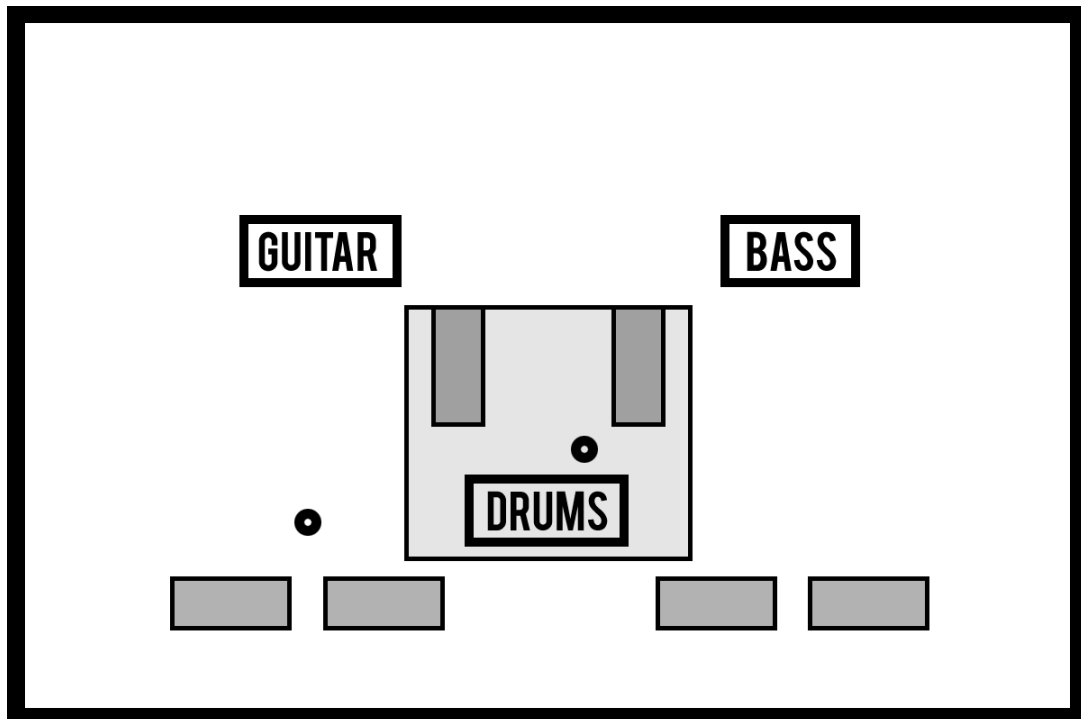

# Hellcrack

N°	SOURCE	MICROS /DI	INSERTS
1	BASS DRUM	BETA 52	COMP.+GATE
2	SNARE	BETA 57	COMP.+GATE
3	H.H	SM 81	
4	O.H	SM 81	
5	BASS	DI	COMP.
6	BASS	SENH. 421	
7	GUITAR	SENH. 509	
8	GUITAR	SENH. 509	
9	VOCAL (DRUMS)	BETA 57	COMP.
10	VOCAL (GUITAR)	SM 58	COMP.
11	SPARE	SM 57	COMP.
12	DELAY	LINE	
13	PCM 70 L	LINE	
14	PCM 70R	LINE	
15	SPX 990 L	LINE	
16	SPX 990 R	LINE	
17	SPX 990 L	LINE	
18	SPX 990 R	LINE	
19	CD L	LINE	
20	CD R	LINE	